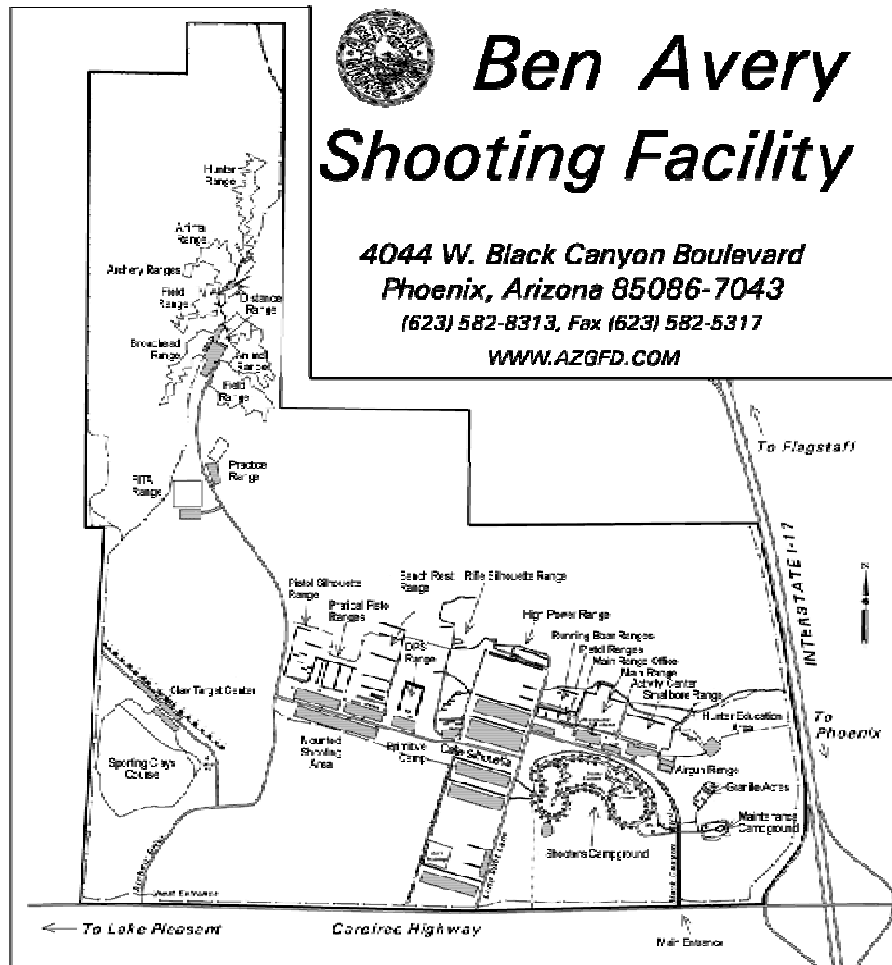

Navigating the Ben Avery Shooting Facility

The Ben Avery Shooting Facility is located on the north side of Carefree Highway just west of Interstate 17 at Exit 223.

Once inside the facility, proceed up the drive toward the building and range that has been booked for your class (see the map above, please feel free to print it for your convenience). Classes are typically booked at the Practical Pistol Building and Ranges, but that is subject to change according to availability.